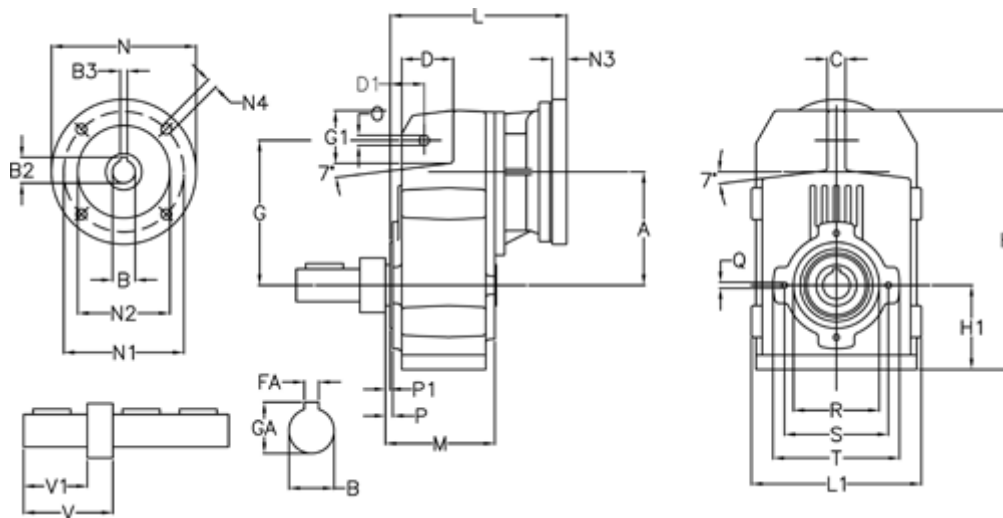

Article number: 29560531731235

Description: Shaft mounted gear
A513R-317,3-P90B5

Measures

A = 211.30	FA = 14	M = 163.0	Q = M12x19
B = 50	G = 278	N = 200	R = 180
B1 = 24	G1 = 105.5	N1 = 165	S = 215
B2 = 27.3	GA = 53.5	N2 = 130	T = 250
B3 = 8	H = 479.0	N4 = M10x20	V = 146.5
C = 20	H1 = 144.0	O = 22	V1 = 100
D = 93.5	L = 287.5	P = 8.5	
D1 = 65.0	L1 = 273	P1 = 4.5	